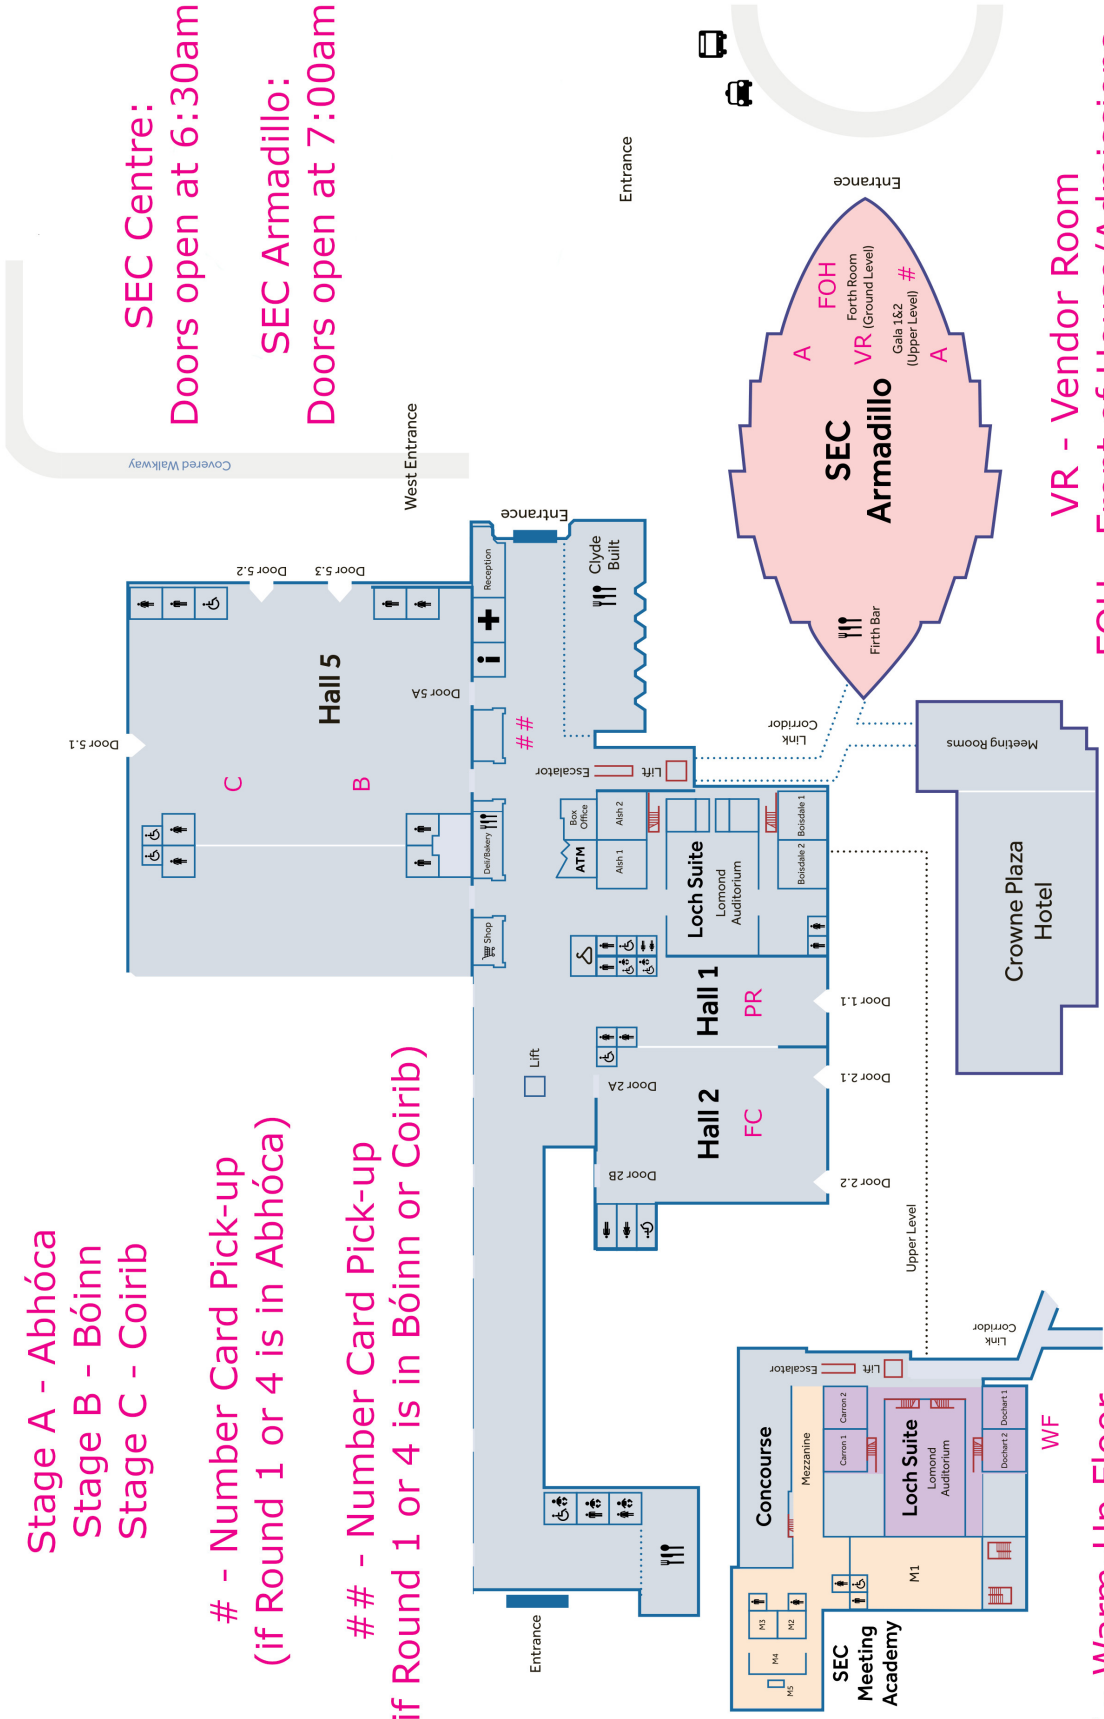

Stage A - Abhóca  
 Stage B - Bóinn  
 Stage C - Coirib

# - Number Card Pick-up  
 (if Round 1 or 4 is in Abhóca)

## - Number Card Pick-up  
 (if Round 1 or 4 is in Bóinn or Coirib)

SEC Centre:  
 Doors open at 6:30am

SEC Armadillo:  
 Doors open at 7:00am

WF - Warm-Up Floor  
 FC - Food Court  
 PR - Practice Room

VR - Vendor Room  
 FOH - Front of House/Admissions